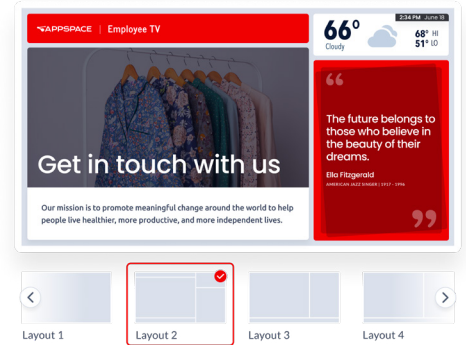

RETAIL SOLUTIONS

Signage and communication solutions from “front” to “back”

Retail moves fast. Keep everyone up to speed. With products, pricing, and trends changing all the time, your customers and your workforce have to stay on top of it all. Make information accessible to the people who need to see it, with communications and workplace management solutions for retail.

RETAIL SOLUTIONS

Back of House

Digital Signage For Your Office or Warehouse

Broaden your reach by tapping into digital signage. From company updates and news, product launches, and everything in between, display it all on your digital screens. Update in one location and launch to thousands of devices.

Retail Intranet

Create a faster flow of information between your teams. Built on SharePoint, Appspace Intranet helps you quickly and easily find things like current promotions, the latest updates from the CEO, or information about corporate initiatives. Frontline, corporate, or back office – include every employee in your company culture.

The customer experience is everything in retail. Share your latest products, special offers, and customer service information – and make an impression with in-store digital signage.

Wayfinding & Kiosks