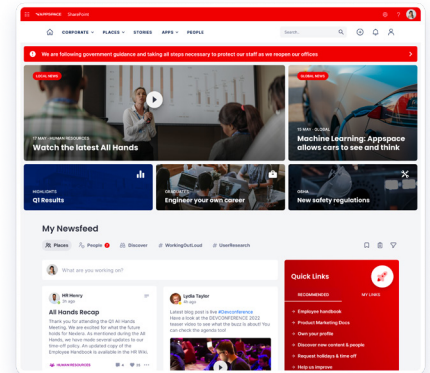

RETAIL SOLUTIONS

Signage and communication solutions from “front” to “back”

Retail moves fast. Keep everyone up to speed. With products, pricing, and trends changing all the time, your customers and your workforce have to stay on top of it all. Make information accessible to the people who need to see it, with communications and workplace management solutions for retail.

RETAIL SOLUTIONS

Back of House

Digital Signage For Your Office or Warehouse

Broaden your reach by tapping into digital signage. From company updates and news, product launches, and everything in between, display it all on your digital screens. Update in one location and launch to thousands of devices.

Retail Intranet

Create a faster flow of information between your teams. Built on SharePoint, Appspace Intranet helps you quickly and easily find things like current promotions, the latest updates from the CEO, or information about corporate initiatives. Frontline, corporate, or back office – include every employee in your company culture.

Employee App

Rally your frontline workers around company goals and connect them to the latest company news and updates. Use our Microsoft Teams app to embed the full functionality and access right within Teams. Plus, go beyond communications. Employees can book workspaces and building access, and stay informed and organized, from wherever they are.