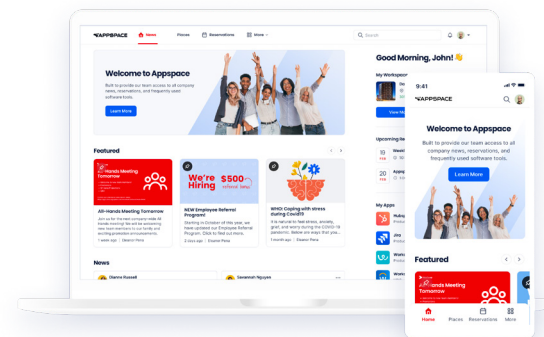

RETAIL SOLUTIONS

Signage and communication solutions from “front” to “back”

Retail moves fast. Keep everyone up to speed. With products, pricing, and trends changing all the time, your customers and your workforce have to stay on top of it all. Make information accessible to the people who need to see it, with communications and workplace management solutions for retail.

RETAIL SOLUTIONS

Back of House

Digital Signage For Your Office or Warehouse

Broaden your reach by tapping into digital signage. From company updates and news, product launches, and everything in between, display it all on your digital screens. Update in one location and launch to thousands of devices.

Retail Intranet

Create a faster flow of information between your teams. Built on SharePoint, Appspace Intranet helps you quickly and easily find things like current promotions, the latest updates from the CEO, or information about corporate initiatives. Frontline, corporate, or back office – include every employee in your company culture.

Employee App

Rally your frontline workers around company goals and connect them to the latest company news and updates. Use our Microsoft Teams app to embed the full functionality and access right within Teams. Plus, go beyond communications. Employees can book workspaces and building access, and stay informed and organized, from wherever they are.