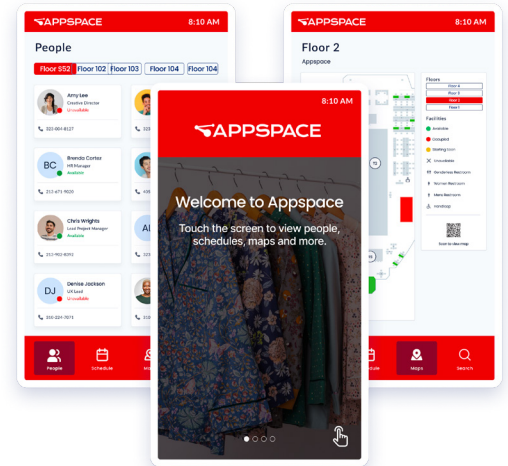

Retail Intranet

Create a faster flow of information between your teams. Built on SharePoint, Appspace Intranet helps you quickly and easily find things like current promotions, the latest updates from the CEO, or information about corporate initiatives. Frontline, corporate, or back office – include every employee in your company culture.

Employee App

Rally your frontline workers around company goals and connect them to the latest company news and updates. Use our Microsoft Teams app to embed the full functionality and access right within Teams. Plus, go beyond communications. Employees can book workspaces and building access, and stay informed and organized, from wherever they are.

The customer experience is everything in retail. Share your latest products, special offers, and customer service information – and make an impression with in-store digital signage.

Wayfinding & Kiosks

Give your customers the power to answer who, what, and where with interactive kiosks. View maps, get directions, find people and more.

It's all part of the Appspace platform

Intranet

Employee App

Digital Signage